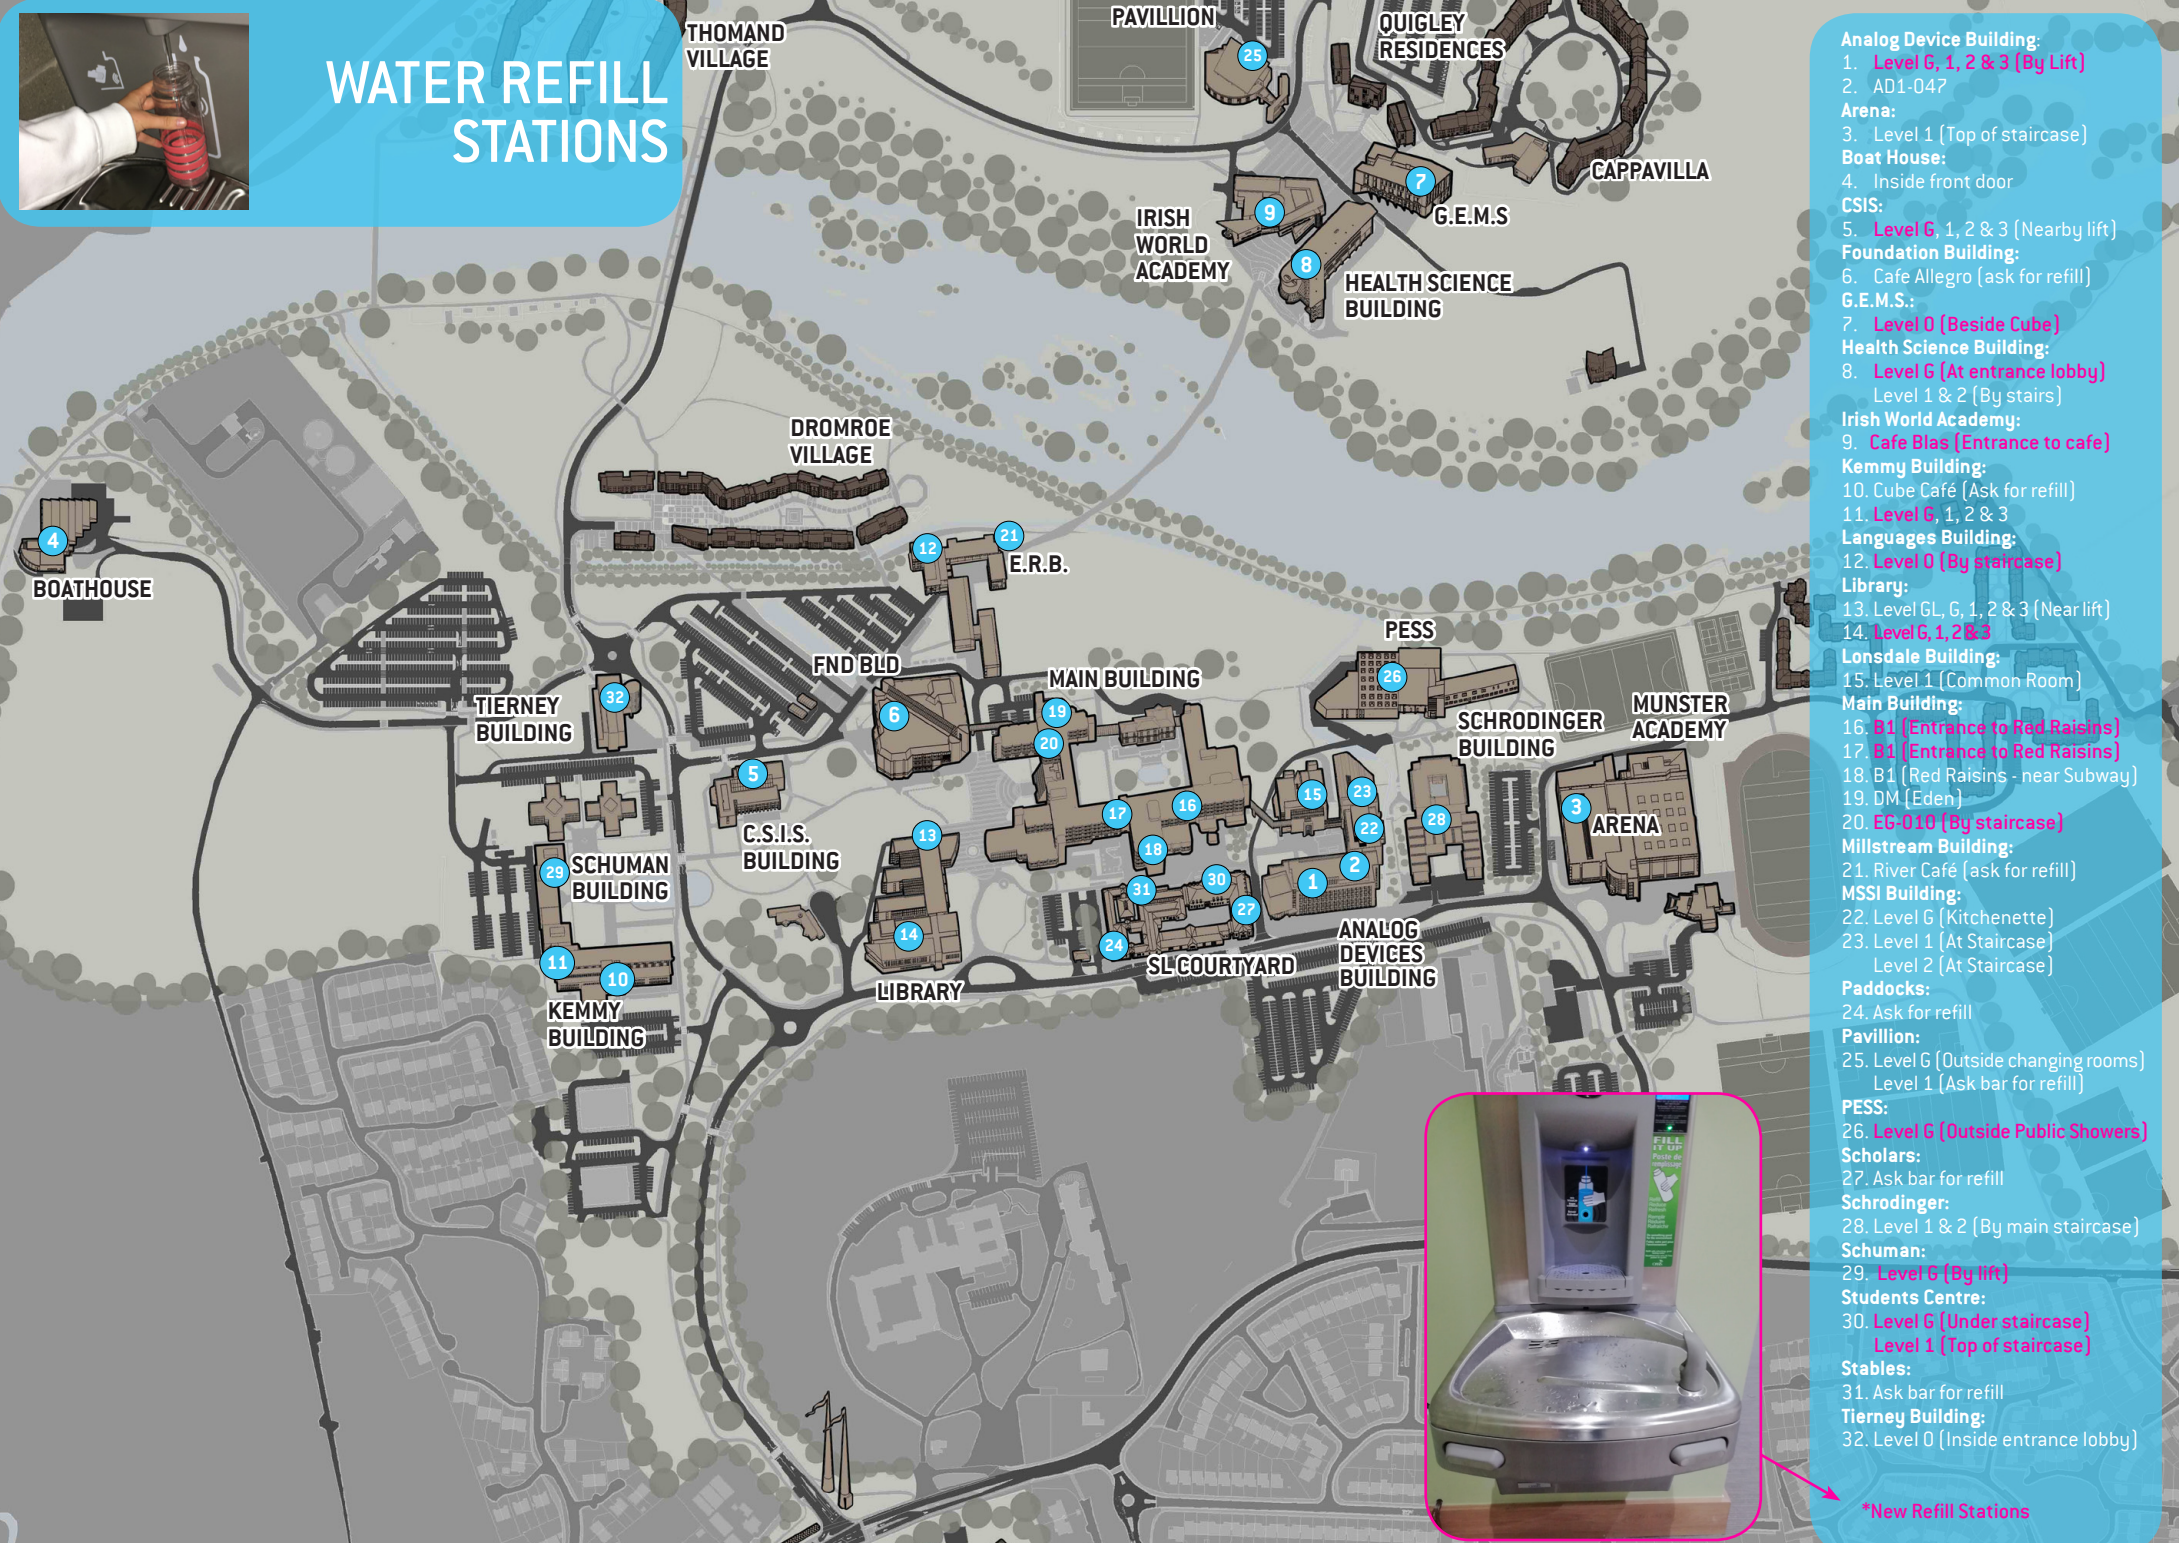

WATER REFILL STATIONS

- Analog Device Building:**
- 1. **Level G, 1, 2 & 3 (By Lift)**
- 2. AD1-047
- Arena:**
- 3. Level 1 (Top of staircase)
- Boat House:**
- 4. Inside front door
- CSIS:**
- 5. **Level G, 1, 2 & 3 (Nearby lift)**
- Foundation Building:**
- 6. Cafe Allegro (ask for refill)
- G.E.M.S.:**
- 7. **Level D (Beside Cube)**
- Health Science Building:**
- 8. **Level G (At entrance lobby)**
Level 1 & 2 (By stairs)
- Irish World Academy:**
- 9. **Cafe Blas (Entrance to cafe)**
- Kemmy Building:**
- 10. Cube Café (Ask for refill)
- 11. **Level G, 1, 2 & 3**
- Languages Building:**
- 12. **Level D (By staircase)**
- Library:**
- 13. Level GL, G, 1, 2 & 3 (Near lift)
- 14. **Level G, 1, 2 & 3**
- Lonsdale Building:**
- 15. Level 1 (Common Room)
- Main Building:**
- 16. **B1 (Entrance to Red Raisins)**
- 17. **B1 (Entrance to Red Raisins)**
- 18. B1 (Red Raisins - near Subway)
- 19. DM (Eden)
- 20. **EG-010 (By staircase)**
- Millstream Building:**
- 21. River Café (ask for refill)
- MSSI Building:**
- 22. Level G (Kitchenette)
- 23. Level 1 (At Staircase)
Level 2 (At Staircase)
- Paddocks:**
- 24. Ask for refill
- Pavillion:**
- 25. Level G (Outside changing rooms)
Level 1 (Ask bar for refill)
- PESS:**
- 26. **Level G (Outside Public Showers)**
- Scholars:**
- 27. Ask bar for refill
- Schrodinger:**
- 28. Level 1 & 2 (By main staircase)
- Schuman:**
- 29. **Level G (By lift)**
- Students Centre:**
- 30. **Level G (Under staircase)**
Level 1 (Top of staircase)
- Stables:**
- 31. Ask bar for refill
- Tierney Building:**
- 32. Level 0 (Inside entrance lobby)

*New Refill Stations